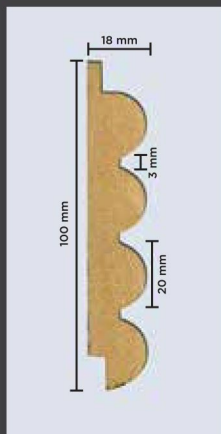

CLICK
MENU

TIMBER
PROFILES

MARBLE
PROFILES

CONCRETE
PROFILES

COLOR
PROFILES

METAL
PROFILES

LEATHER
PROFILES

HOW TO
INSTALL

VISUALIZER

LMBR - SPIRALS
062 Metallic Gold