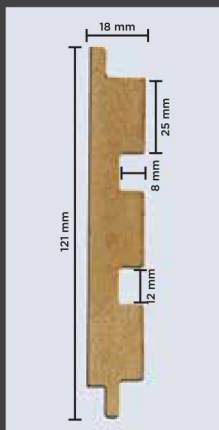

MARBLE  
PROFILES

CONCRETE  
PROFILES

COLOR  
PROFILES

METAL  
PROFILES

LEATHER  
PROFILES

HOW TO  
INSTALL

VISUALIZER

3771 - SLATS  
105 Nordic Oak