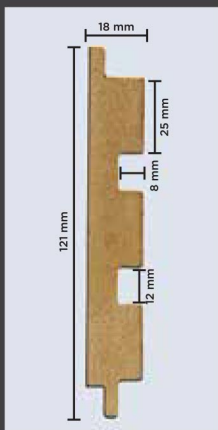

COLOR  
PROFILES

METAL  
PROFILES

LEATHER  
PROFILES

HOW TO  
INSTALL

VISUALIZER

3771 - SLATS  
108 Black Walnut

CLICK  
MENU

TIMBER  
PROFILES