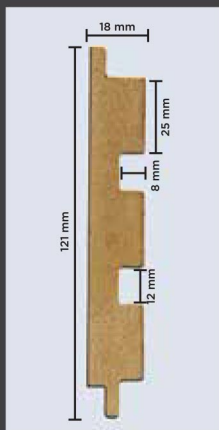

CLICK
MENU

TIMBER
PROFILES

MARBLE
PROFILES

CONCRETE
PROFILES

COLOR
PROFILES

METAL
PROFILES

LEATHER
PROFILES

HOW TO
INSTALL

VISUALIZER

3771 - SLATS
502 Copper