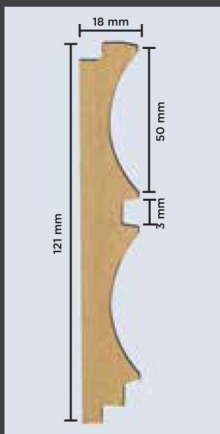

CONCRETE  
PROFILES

COLOR  
PROFILES

METAL  
PROFILES

LEATHER  
PROFILES

HOW TO  
INSTALL

VISUALIZER

2050 - TWO FLUTES  
208 Sahara Noir

CLICK  
MENU