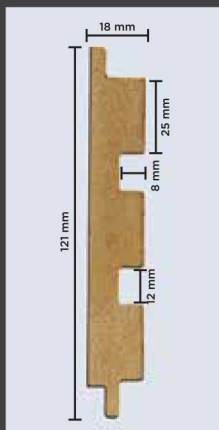

CLICK
MENU

TIMBER
PROFILES

MARBLE
PROFILES

CONCRETE
PROFILES

COLOR
PROFILES

METAL
PROFILES

LEATHER
PROFILES

HOW TO
INSTALL

VISUALIZER

3771 - SLATS
103 American Walnut