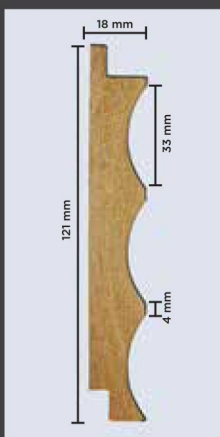

CLICK
MENU

TIMBER
PROFILES

MARBLE
PROFILES

CONCRETE
PROFILES

COLOR
PROFILES

METAL
PROFILES

LEATHER
PROFILES

HOW TO
INSTALL

VISUALIZER

5151 - FLUTES
206 Mar Del Plata