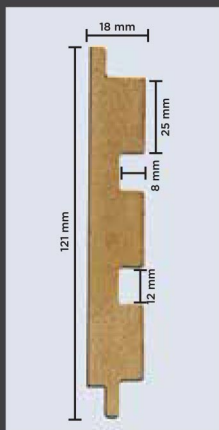

CLICK
MENU

TIMBER
PROFILES

MARBLE
PROFILES

CONCRETE
PROFILES

COLOR
PROFILES

METAL
PROFILES

LEATHER
PROFILES

HOW TO
INSTALL

VISUALIZER

3771 - SLATS
306 Soft Pastel Pink