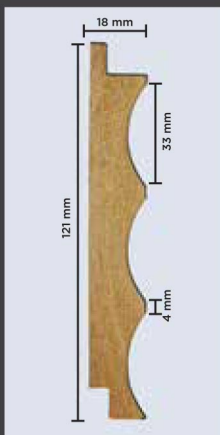

CLICK
MENU

TIMBER
PROFILES

MARBLE
PROFILES

CONCRETE
PROFILES

COLOR
PROFILES

METAL
PROFILES

LEATHER
PROFILES

HOW TO
INSTALL

VISUALIZER

5151 - FLUTES
205 Saint Laurent