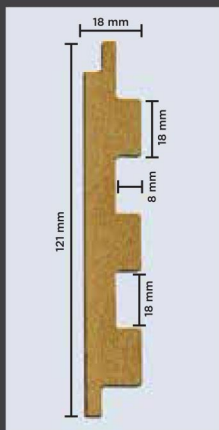

CLICK
MENU

TIMBER
PROFILES

MARBLE
PROFILES

CONCRETE
PROFILES

COLOR
PROFILES

METAL
PROFILES

LEATHER
PROFILES

HOW TO
INSTALL

VISUALIZER

1001 - RIBBED SLATS
204 Emperador