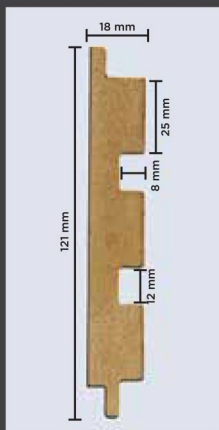

CONCRETE  
PROFILES

COLOR  
PROFILES

METAL  
PROFILES

LEATHER  
PROFILES

HOW TO  
INSTALL

VISUALIZER

3771 - SLATS  
501 Picasso Gold

CLICK  
MENU