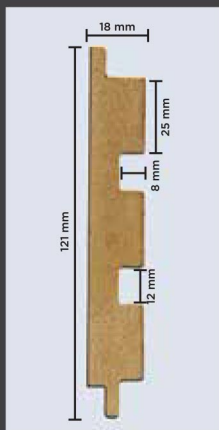

METAL  
PROFILES

LEATHER  
PROFILES

HOW TO  
INSTALL

VISUALIZER

3771 - SLATS  
503 Inox

CLICK  
MENU

TIMBER  
PROFILES

MARBLE  
PROFILES