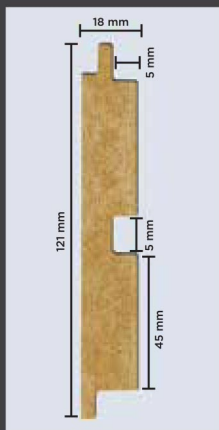

CLICK
MENU

TIMBER
PROFILES

MARBLE
PROFILES

CONCRETE
PROFILES

COLOR
PROFILES

METAL
PROFILES

LEATHER
PROFILES

HOW TO
INSTALL

VISUALIZER

3786 - XL SLATS
207 Travertine