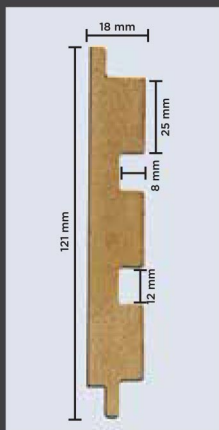

CLICK
MENU

TIMBER
PROFILES

MARBLE
PROFILES

CONCRETE
PROFILES

COLOR
PROFILES

METAL
PROFILES

LEATHER
PROFILES

HOW TO
INSTALL

VISUALIZER

3771 - SLATS
602 Matt Bella Gold