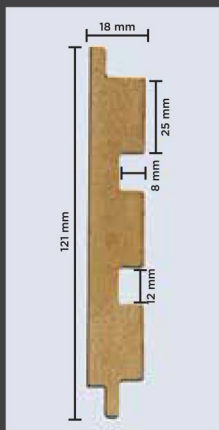

CONCRETE  
PROFILES

COLOR  
PROFILES

METAL  
PROFILES

LEATHER  
PROFILES

HOW TO  
INSTALL

VISUALIZER

3771 - SLATS  
402 Slatestone

CLICK  
MENU