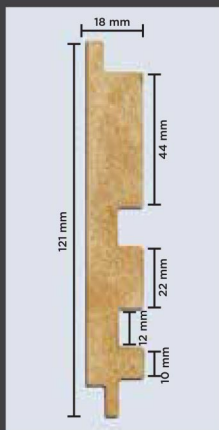

COLOR  
PROFILES

METAL  
PROFILES

LEATHER  
PROFILES

HOW TO  
INSTALL

VISUALIZER

3993 - BARCODE  
107 Wenge

CLICK  
MENU

TIMBER  
PROFILES