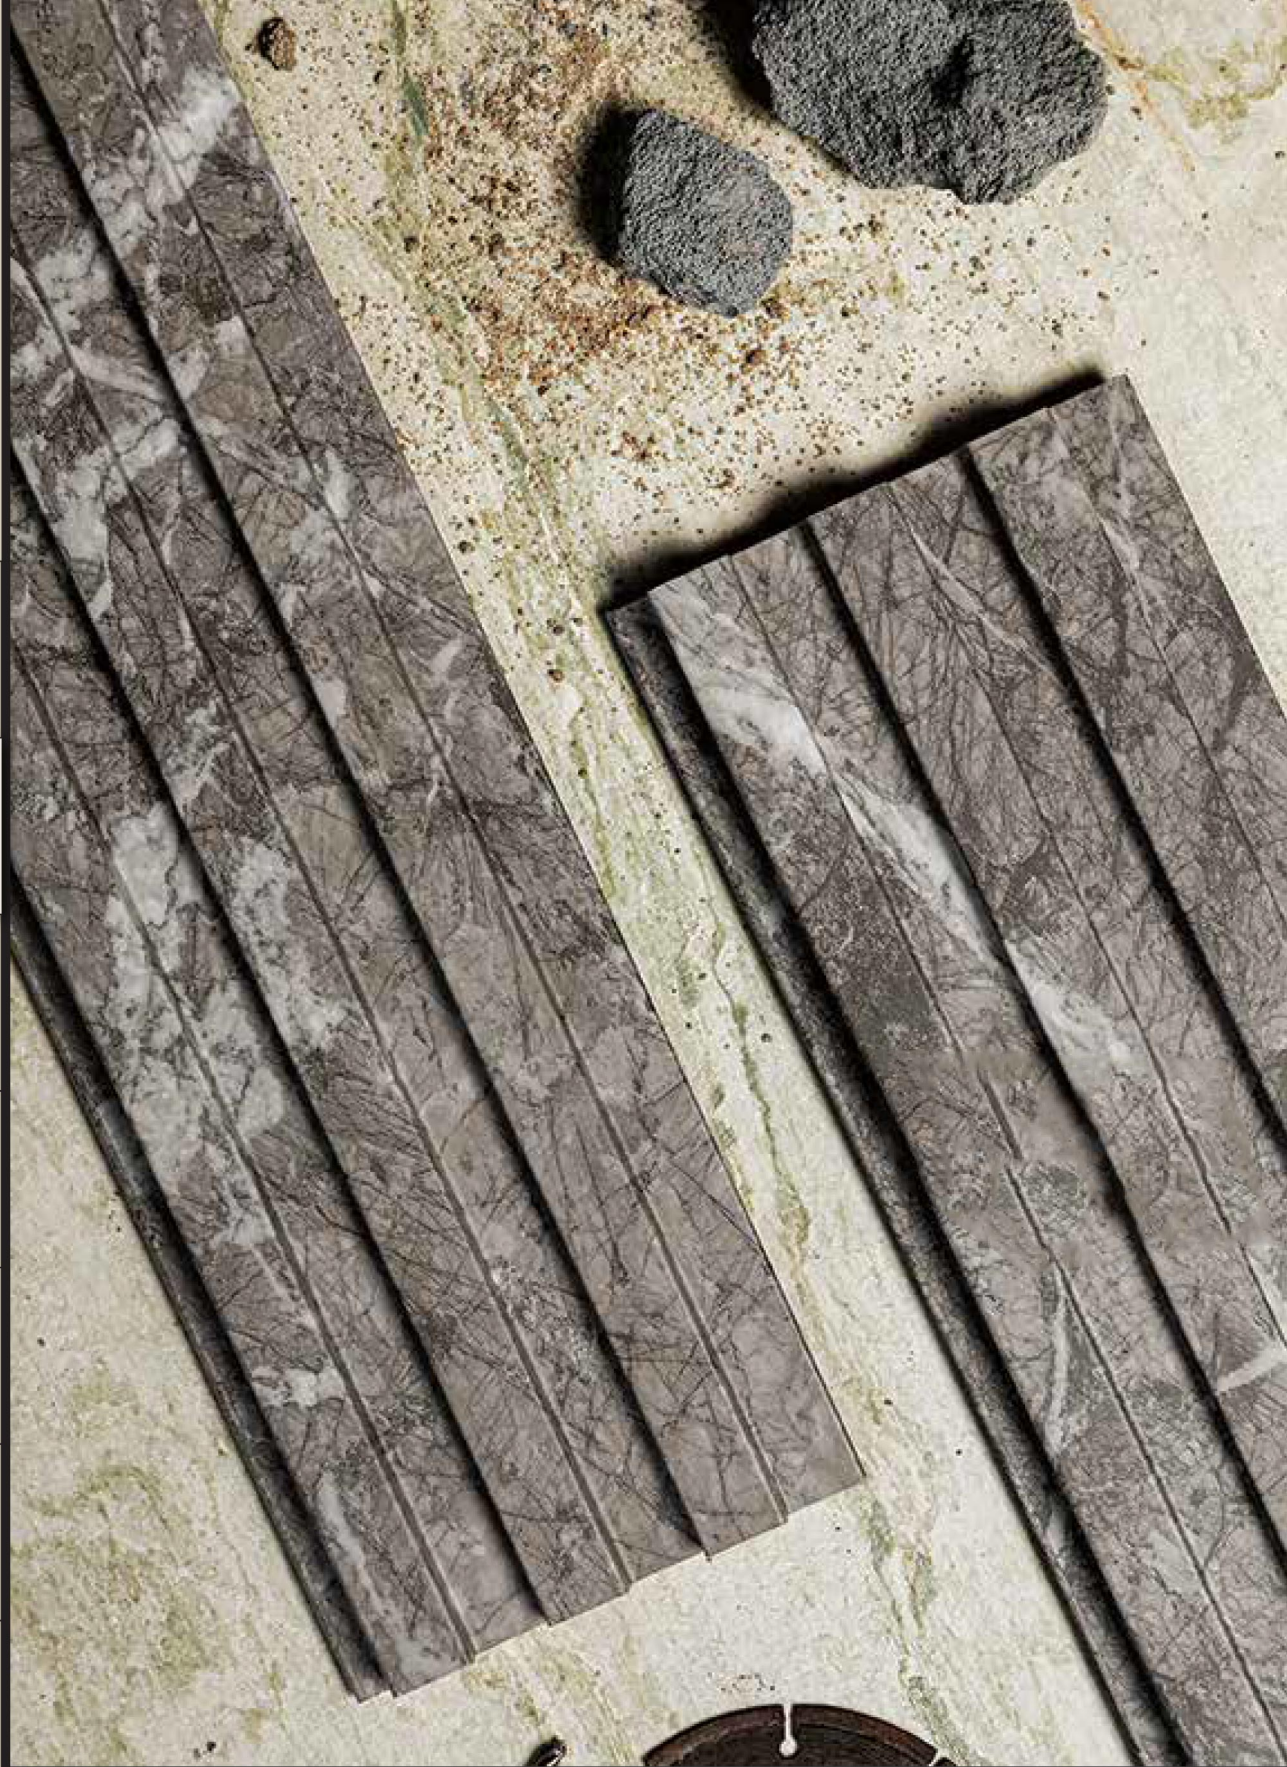

CLICK
MENU

TIMBER
PROFILES

MARBLE
PROFILES

CONCRETE
PROFILES

COLOR
PROFILES

METAL
PROFILES

LEATHER
PROFILES

HOW TO
INSTALL

VISUALIZER

1001 - RIBBED SLATS
203 Zaha Stone