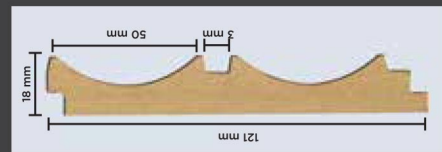

METAL  
PROFILES

LEATHER  
PROFILES

HOW TO  
INSTALL

VISUALIZER

5050  
PEAKS

2050 - TWO  
FLUTES

201 Statuario

CLICK  
MENU