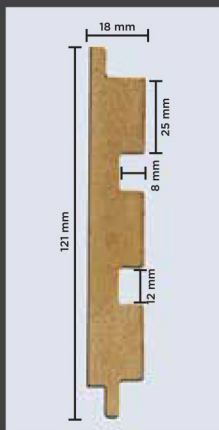

CLICK
MENU

TIMBER
PROFILES

MARBLE
PROFILES

CONCRETE
PROFILES

COLOR
PROFILES

METAL
PROFILES

LEATHER
PROFILES

HOW TO
INSTALL

VISUALIZER

3771 - SLATS
301 Soft Black