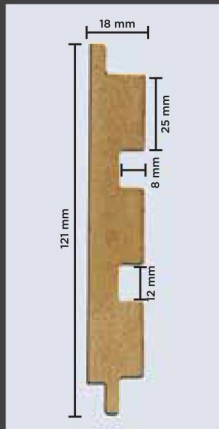

COLOR  
PROFILES

METAL  
PROFILES

LEATHER  
PROFILES

HOW TO  
INSTALL

VISUALIZER

3771 - SLATS  
104 German Oak

CLICK  
MENU

TIMBER  
PROFILES