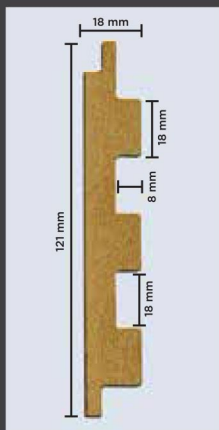

CLICK
MENU

TIMBER
PROFILES

MARBLE
PROFILES

CONCRETE
PROFILES

COLOR
PROFILES

METAL
PROFILES

LEATHER
PROFILES

HOW TO
INSTALL

VISUALIZER

1001 - RIBBED SLATS
203 Zaha Stone