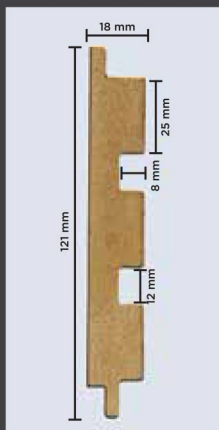

COLOR  
PROFILES

METAL  
PROFILES

LEATHER  
PROFILES

HOW TO  
INSTALL

VISUALIZER

3771 - SLATS  
102 Light Teak

CLICK  
MENU

TIMBER  
PROFILES