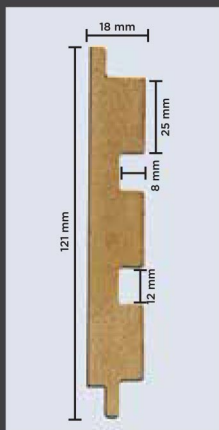

CLICK
MENU

TIMBER
PROFILES

MARBLE
PROFILES

CONCRETE
PROFILES

COLOR
PROFILES

METAL
PROFILES

LEATHER
PROFILES

HOW TO
INSTALL

VISUALIZER

3771 - SLATS
303 Soft Mint