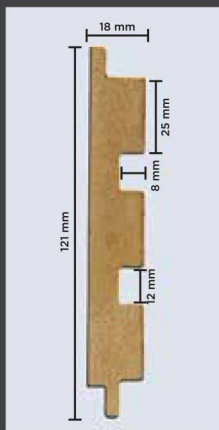

CONCRETE  
PROFILES

COLOR  
PROFILES

METAL  
PROFILES

LEATHER  
PROFILES

HOW TO  
INSTALL

VISUALIZER

3771 - SLATS  
302 Soft White

CLICK  
MENU