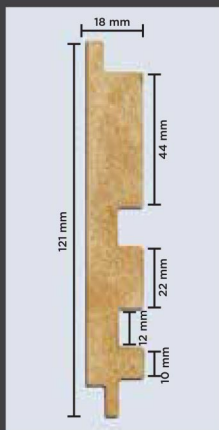

CLICK
MENU

TIMBER
PROFILES

MARBLE
PROFILES

CONCRETE
PROFILES

COLOR
PROFILES

METAL
PROFILES

LEATHER
PROFILES

HOW TO
INSTALL

VISUALIZER

3993 - BARCODE
106 Brazilian Rosewood