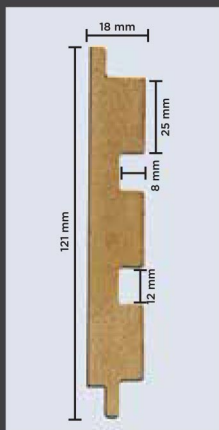

MARBLE  
PROFILES

CONCRETE  
PROFILES

COLOR  
PROFILES

METAL  
PROFILES

LEATHER  
PROFILES

HOW TO  
INSTALL

VISUALIZER

3771 - SLATS  
109 Textured Teak