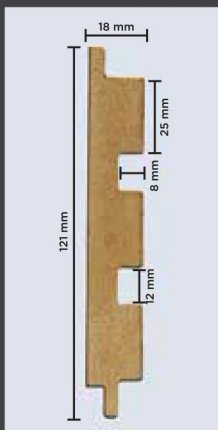

CONCRETE  
PROFILES

COLOR  
PROFILES

METAL  
PROFILES

LEATHER  
PROFILES

HOW TO  
INSTALL

VISUALIZER

3771 - SLATS  
304 Soft Beige Grey

CLICK  
MENU