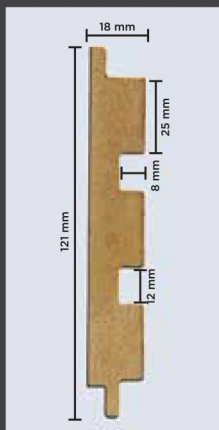

CLICK
MENU

TIMBER
PROFILES

MARBLE
PROFILES

CONCRETE
PROFILES

COLOR
PROFILES

METAL
PROFILES

LEATHER
PROFILES

HOW TO
INSTALL

VISUALIZER

3771 - SLATS
401 Concrete