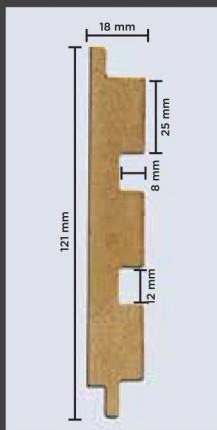

CLICK
MENU

TIMBER
PROFILES

MARBLE
PROFILES

CONCRETE
PROFILES

COLOR
PROFILES

METAL
PROFILES

LEATHER
PROFILES

HOW TO
INSTALL

VISUALIZER

3771 - SLATS
307 Soft Tuscany