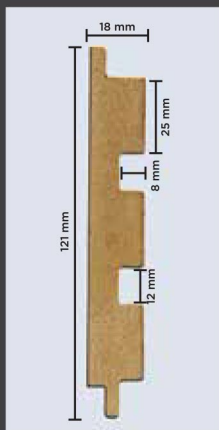

CLICK
MENU

TIMBER
PROFILES

MARBLE
PROFILES

CONCRETE
PROFILES

COLOR
PROFILES

METAL
PROFILES

LEATHER
PROFILES

HOW TO
INSTALL

VISUALIZER

3771 - SLATS
305 Soft Carbon